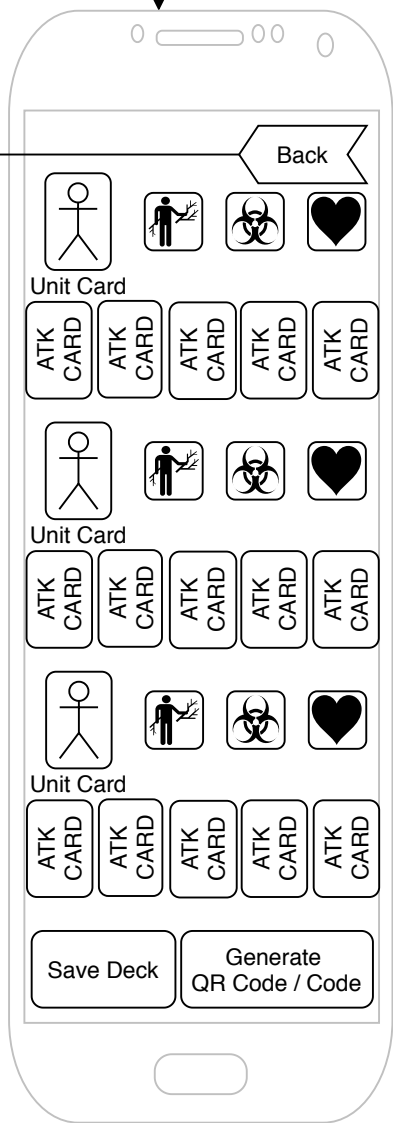

# Main Screen

# Battle Options Screen

# Battle Screen

\*Note\* This screen will mostly require the ability scroll down the screen

# Deck Editor Screen